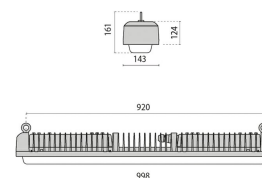

KOA LINE STR/PC S/EW

Part number	06243694
Lampholder:	LED
Light Source:	LED
Wattage:	112 W
Finish:	GR-94 / Metallic grey / Textured
Insulation class:	I
Degree of protection:	IP65
IK-J-xxIP:	IK08 9J xx5
CRI:	85
Kelvin:	4000
Power factor:	COSφ ≥ 0,9
Optic:	SYMMETRIC EXTRA WIDE REFLECTOR
Lightsource lumen output:	13350 lm
Luminaire lumen output:	10013 lm
L:	L80
B:	B10
Lifetime:	60000 h
Ta MIN luminaire:	-25°
Ta MAX luminaire:	25°

Description

- Range of indoor and outdoor LED fixtures, comprising:
- Die-cast aluminium housing chemically pre-treated and painted with polyester powder coating
 - Opal polycarbonate diffuser
 - Anti-aging silicone gasket with high resiliency
 - Electrical connection with outdoor rated plug & socket quick connector (IP66) that allows connection to mains without opening the luminaire. Made in PA66 with silver-plated brass contacts, for cables Ø 9 - Ø 12 mm
 - Dimmable DALI
 - Light beam obtained by the combination of multiple LED modules
 - Galvanised steel suspension hooks
 - Stainless steel external screws
 - In order to allow the use of these devices in various installation situations - on the wall, the ceiling, or a post - a wide range of accessories is available.
 - In order to guarantee resistance to wind forces, we suggest using the installation systems available as accessories for outdoor spaces.
 - Photometric data measure according to UNI EN 13032-4 and IES LM-79-08

Photometric data

Technical drawings

OPTIONAL ACCESSORIES

KOA LINE

14471694
KOA LINE mounting bracket

14471894
Pair of AISI 304 stainless steel
mounting brackets KOA LINE

14471494
Single pole top Ø 60-76 mm support
KOA LINE