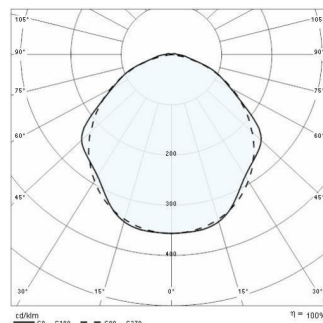

Photometric data