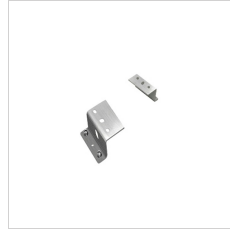

KOA LINE STR/PC S/EW

Part number	06243694
Lampholder:	LED
Light Source:	LED
Wattage:	112 W
Finish:	GR-94 / Metallic grey / Textured
Insulation class:	I
Degree of protection:	IP65
IK-J-xxIP:	IK08 9J xx5
CRI:	85
Kelvin:	4000
Power factor:	COSφ ≥ 0,9
Optic:	SYMMETRIC EXTRA WIDE REFLECTOR
Lightsource lumen output:	13350 lm
Luminaire lumen output:	10013 lm
L:	L80
B:	B10
Lifetime:	60000 h
Ta MIN luminaire:	-25°
Ta MAX luminaire:	25°

Description

- Range of indoor and outdoor LED fixtures, comprising:
- Die-cast aluminium housing chemically pre-treated and painted with polyester powder coating
 - Opal polycarbonate diffuser
 - Anti-aging silicone gasket with high resiliency
 - Electrical connection with outdoor rated plug & socket quick connector (IP66) that allows connection to mains without opening the luminaire. Made in PA66 with silver-plated brass contacts, for cables Ø 9 - Ø 12 mm
 - Dimmable DALI
 - Light beam obtained by the combination of multiple LED modules
 - Galvanised steel suspension hooks
 - Stainless steel external screws
 - In order to allow the use of these devices in various installation situations - on the wall, the ceiling, or a post - a wide range of accessories is available.
 - In order to guarantee resistance to wind forces, we suggest using the installation systems available as accessories for outdoor spaces.
 - Photometric data measure according to UNI EN 13032-4 and IES LM-79-08

Photometric data

Technical drawings

OPTIONAL ACCESSORIES

KOA LINE

14471694
KOA LINE mounting bracket

14471894
Pair of AISI 304 stainless steel
mounting brackets KOA LINE

14471494
Single pole top Ø 60-76 mm support
KOA LINE

14471594
Double pole top Ø 60-76 mm KOA
LINE support

14471794
Pair of mounting brackets with
stainless steel clamps for Ø33-42mm
pole / rail installation

14006902
Galvanized steel protection grid, for
ceiling mounting